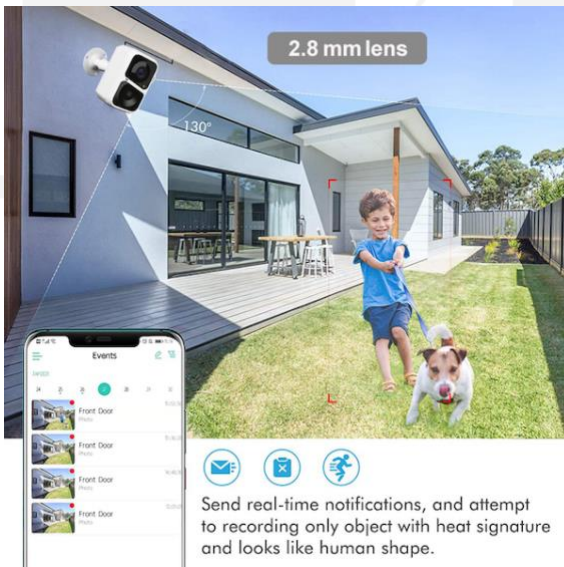

Features

- 100% Wireless rechargeable lithium battery up to 6 months based on average 10 x 30 second recordings per day and how many times the camera is remotely accessed for live viewing
- Crystal clear HD video day or night
- Easy Setup
- No monthly or annual fees
- Weatherproof
- Designed to function in any environment all year round
- People & cars trigger recording with push notifications
- 2-Way noise cancellation Audio to greet guests or warn intruders
- Voice Audio Control
- 32 to 128 GB Micro SD card & optional Cloud backup.
- Compression H.264/H265
- 2.0 Megapixel 1920 x 1080P HD Selectable
- CMOS 1/2" Sensor
- Supports WiFi 2.4Ghz frequency (not 5Ghz)
- TCP/IP, UDP/IP, DHCP, RTMP, MUTP
- Dynamic IP addressing supported
- Micro SD card up to 128GB Class 10 or better
- Supports Iphone & Android
- Weight 250g
- Dimensions 97 x 72 x 63mm
- Viewing angle 110 degrees 3.6mm lens