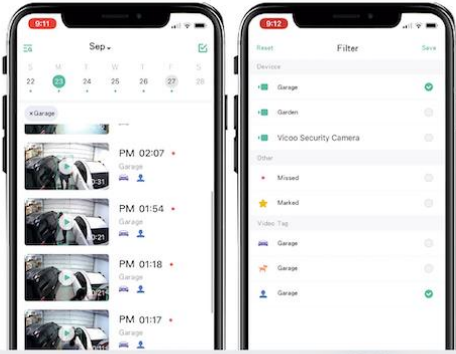

Watch playback through your phone

- Share your camera with your family
- Multiple alarm settings
- Playback of storage monitor screen
- Watch livestream to check monitoring area.

HOS

Hidden Camera Surveillance