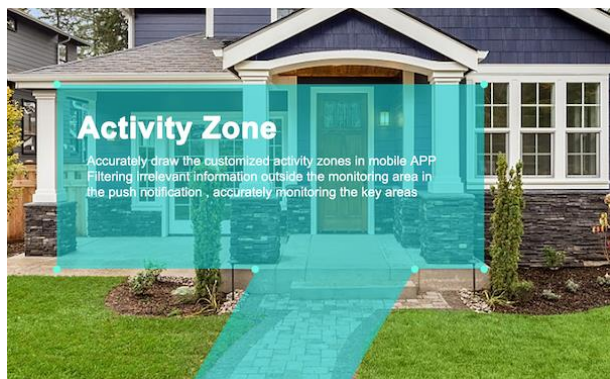

How high should I mount the WiFi battery security camera?

Ideally between 2 to 3.5m but it's fundamentally important to tilt the camera bracket down a little so the camera has a point of ground reference rather than aimed at the horizon with no point of reference. The PIR motion sensor has various sensitivity however, the camera can detect motion up to approximately 10m depending on the size of the person or object. Try not to aim the camera directly at a bright light and where possible avoid moving tree and shrub branches.