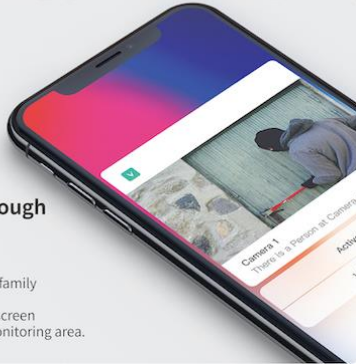

Watch playback through your phone

- Share your camera with your family
- Multiple alarm settings
- Playback of storage monitor screen
- Watch livestream to check monitoring area.

HOS

Hidden Camera Surveillance